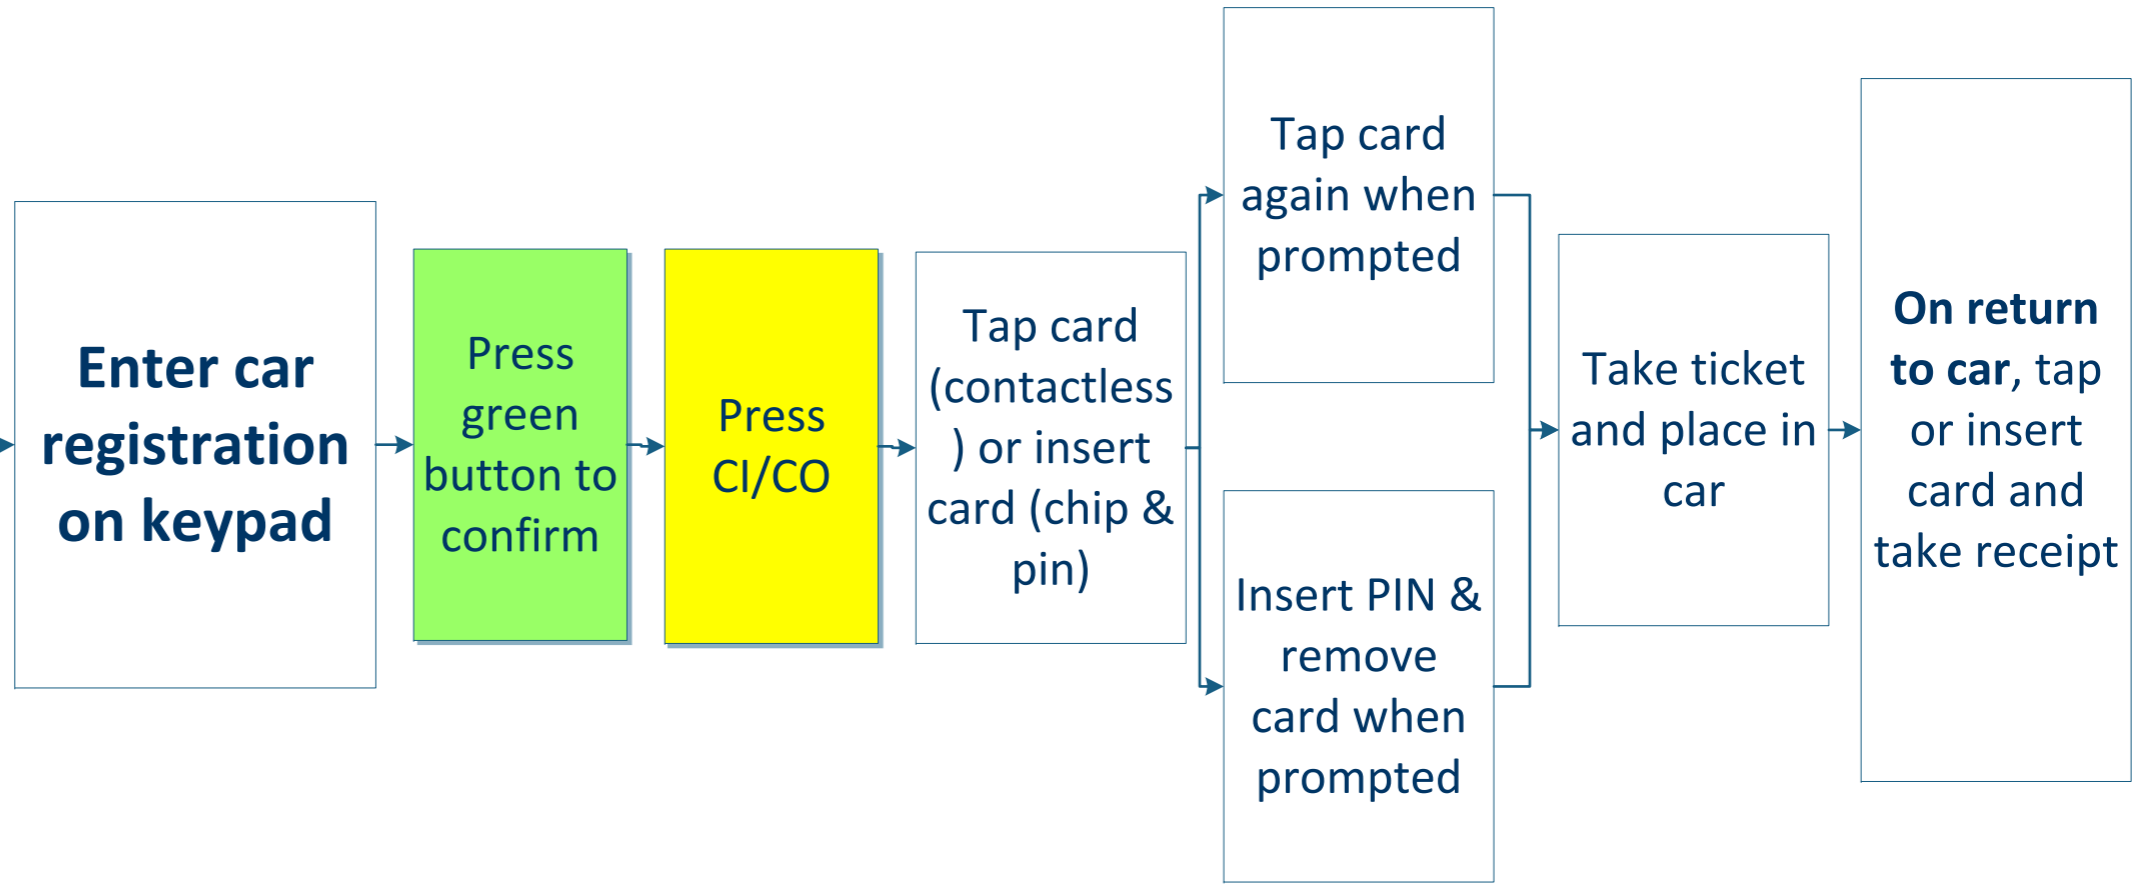

Check In/ Check Out (pay for what you use – card only)

This allows you to **check in** to a car park on arrival with your car registration and **payment card**. You do not need to select the duration of your stay.

When you are ready to leave, simply return to the machine and **check out** using your payment card, paying for the time you've used. If the maximum stay is reached you will be checked out automatically.

Prepay (coin & card accepted)

This allows you to select the duration of your stay on arrival and pay by **coin or card**.